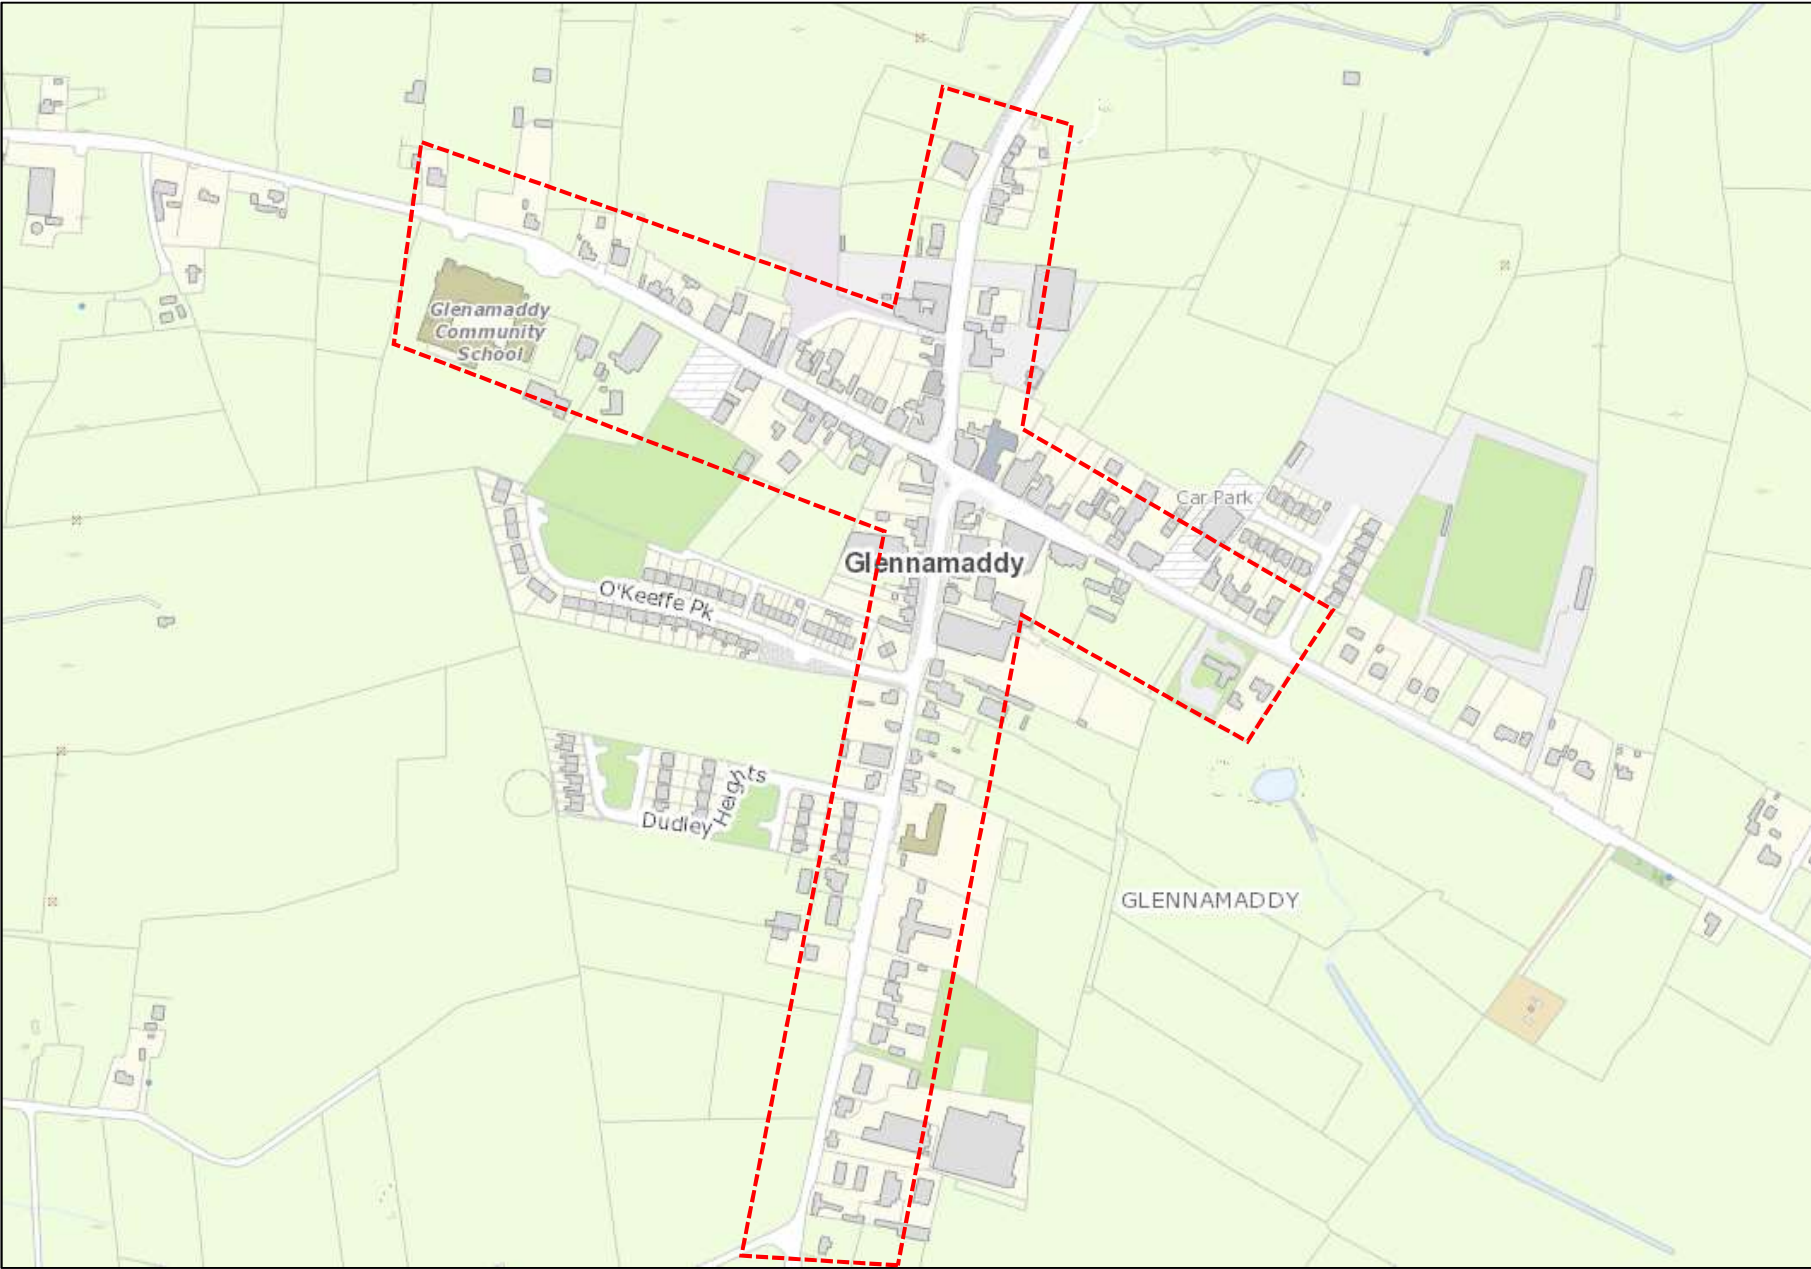

Loughrea

Priority Area NB. Any applications received outside of the priority area will be assessed on a case by case basis.

Headford

Priority Area NB. Any applications received outside of the priority area will be assessed on a case by case basis.

Oranmore

Priority Area NB. Any applications received outside of the priority area will be assessed on a case by case basis.

Glenamaddy

 **Priority Area** NB. Any applications received outside of the priority area will be assessed on a case by case basis.

Ballygar

Priority Area NB. Any applications received outside of the priority area will be assessed on a case by case basis.

Oughterard

 **Priority Area** NB. Any applications received outside of the priority area will be assessed on a case by case basis.